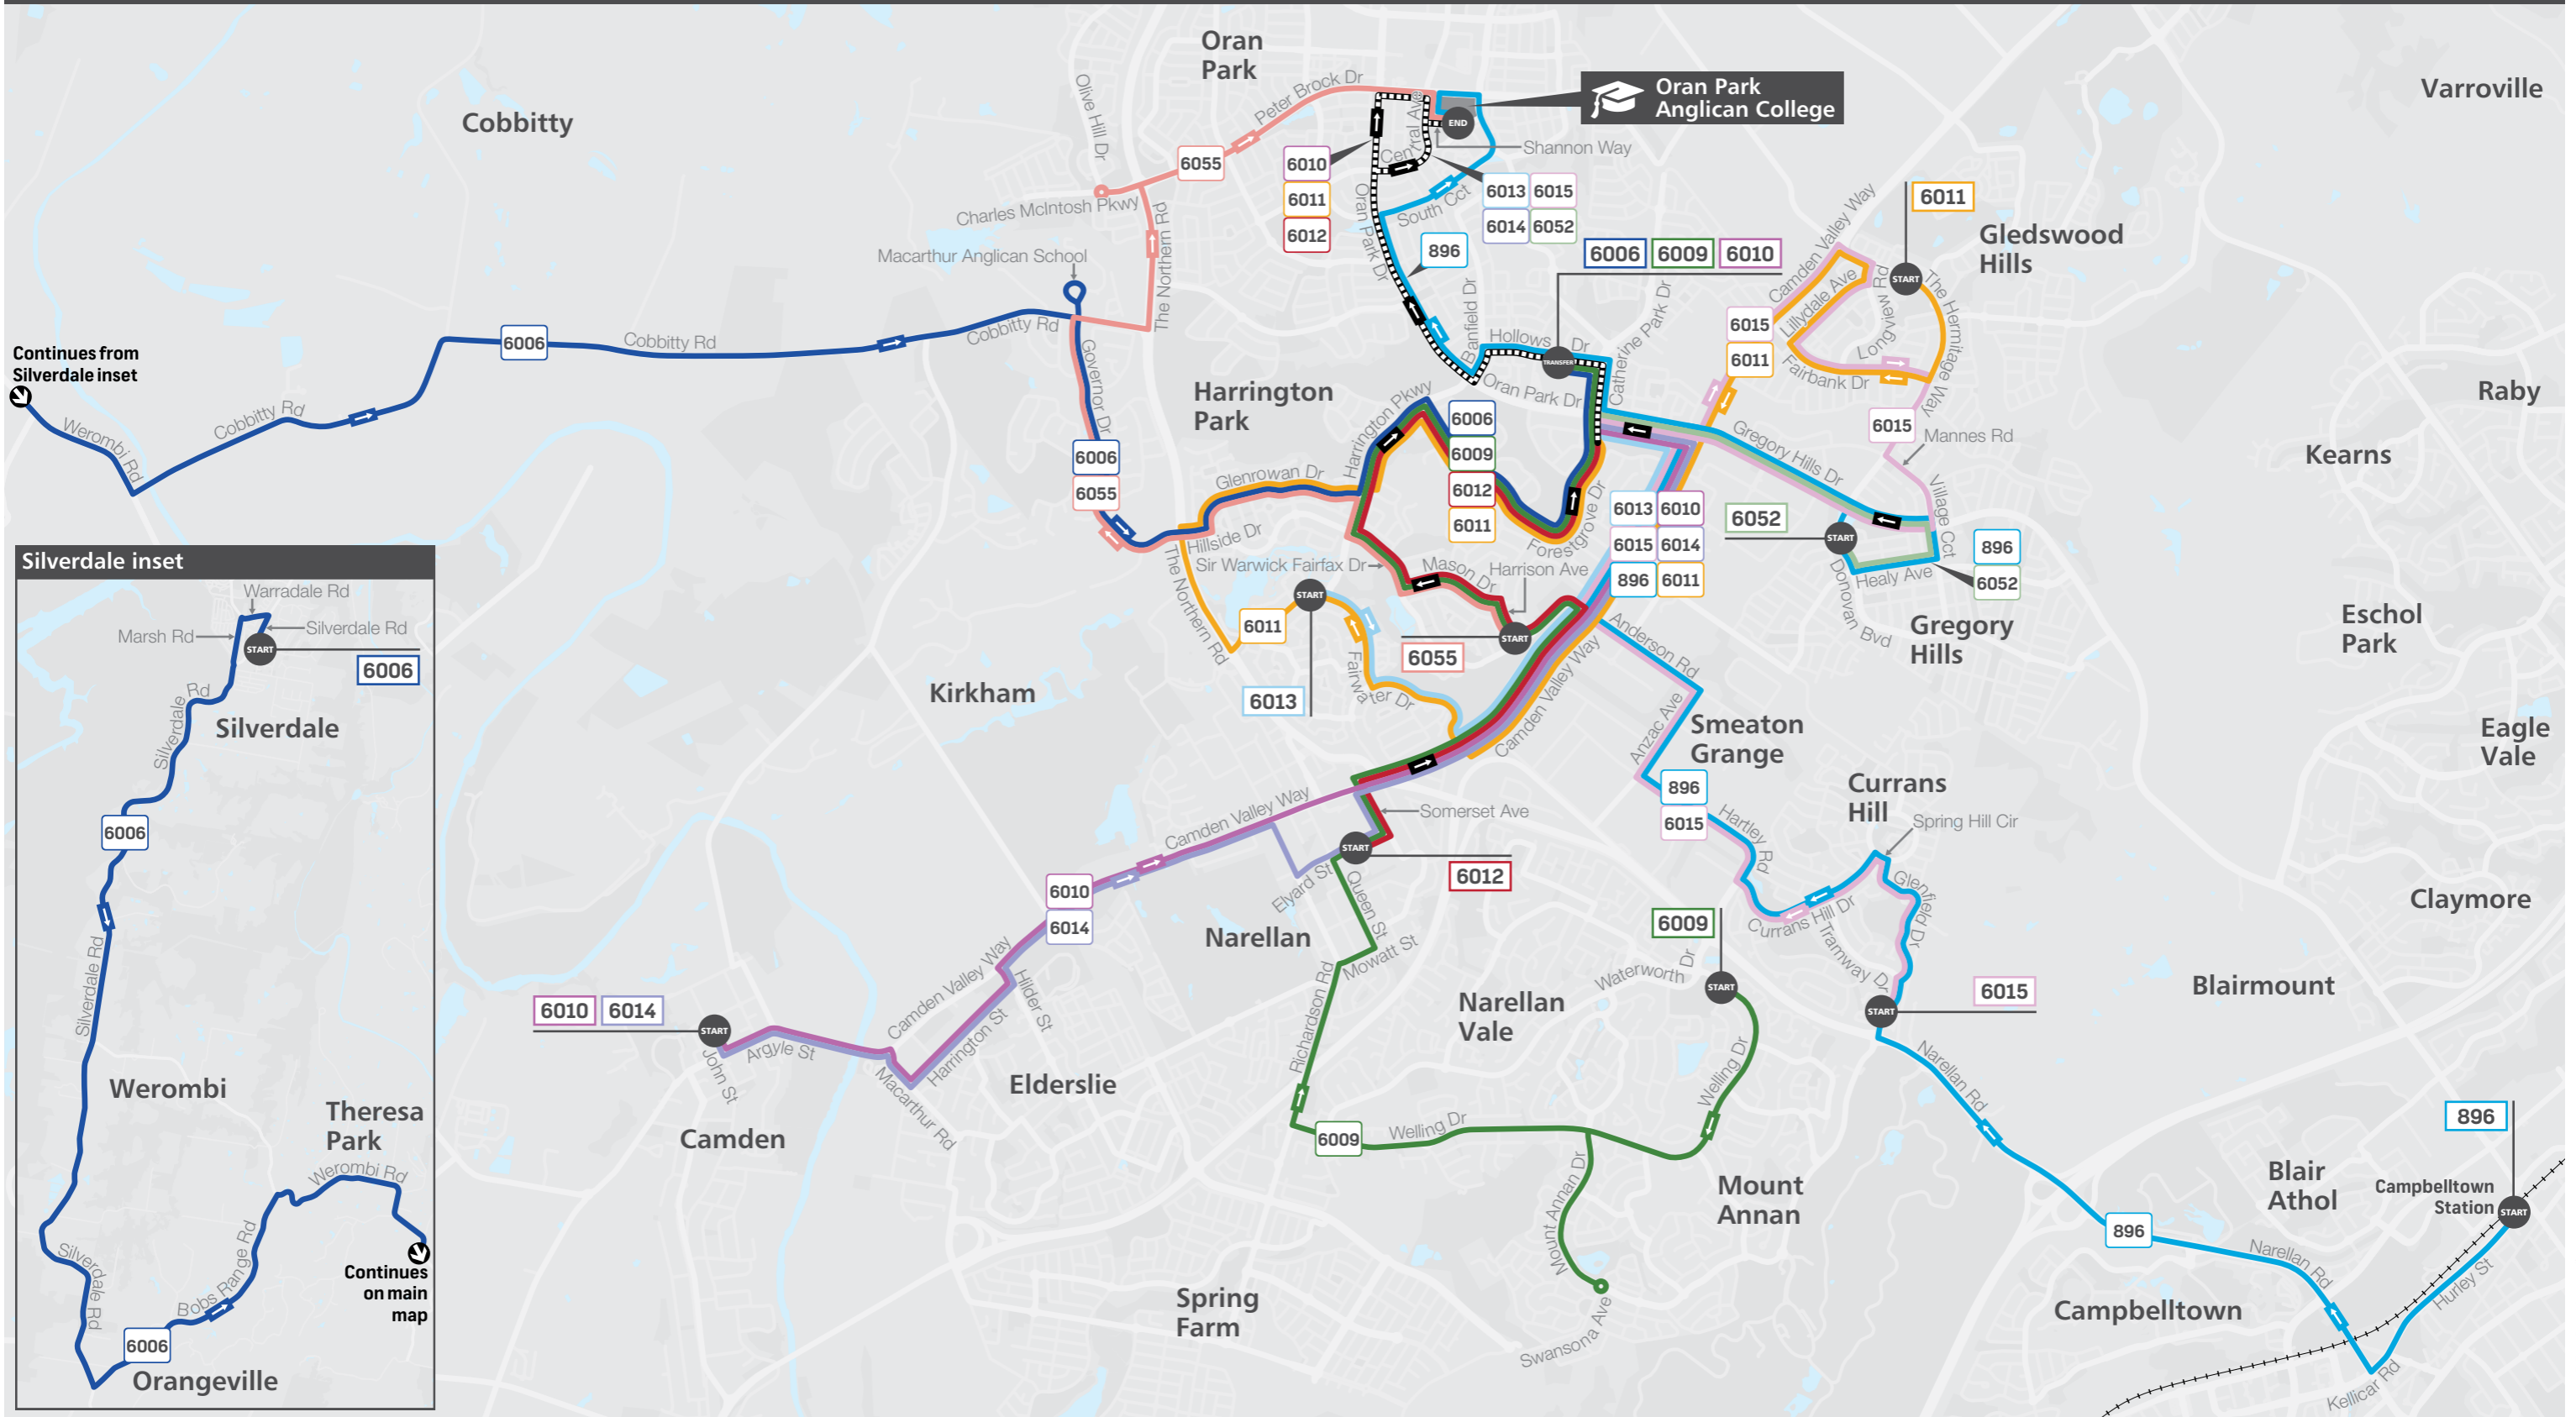

Times are shown in 24-hour time (e.g. 5am = 05:00, 5pm = 17:00).

Information contained in this timetable is subject to change without notice. It does not include times for minor stops, short term changes, real-time information or any disruption alerts.

Oran Park Anglican College Timetable

Effective 27 February 2023. Revised October 2023

Morning bus route map

The bus services contained in this timetable are run by Transit Systems.

For the most up-to-date times and travel options, use the Trip Planner or Departures at transportnsw.info. There may be more travel options available than those shown in this timetable.